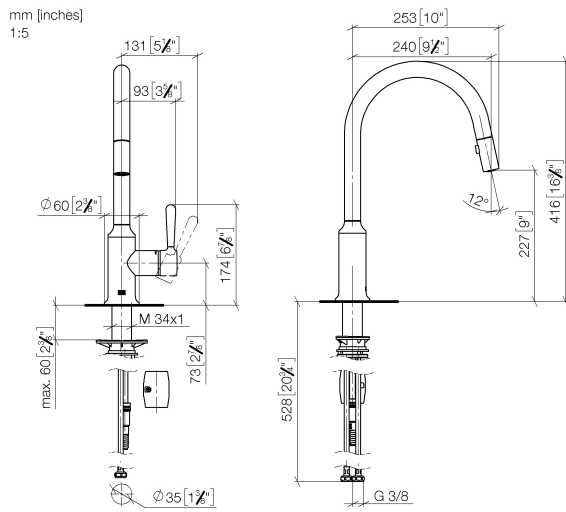

33 870 809

- 240mm projection
- pivotable spout 360°
- Optional swivel limiter available with swivel limiter set 12 823 970 90
- air-enriched flow and spray flow
- 1800 mm metal shower hose
- sprayface with anti-scaling system
- max. flow 8 l/min at 3 bar flow pressure
- lead-free
- This product can help a building meet the requirements of Green Building Rating Systems, e.g. LEED®, BREEAM®, DGNB

Recommended miscellaneous

Swivel limitation set -

12 823 970 90

Recommended miscellaneous

VAIA Dispenser with rosette - Chrome

82 434 809-00

33 870 809

Flow rate chart

Certificates

LGA_28657.

Belgaqua_24-005-
27_3.

33 870 809

Spare parts list

No.	Item Number	Name	Quantity used	Delivery time
1	90 28 22 397 00-00	spout	1	10
2	90 15 05 064 05 90	cartridge	1	2
3	09 14 10 190 90	seal	1	2
4	09 28 30 030-00	cover	1	10
5	90 20 80 052 00-00	handle	1	10
6	04 28 20 067 00 90	pipe	1	2
7	90 24 03 253 00 90	adaptor	1	2
8	04 30 02 120 00-00	hose	1	10
9	04 21 50 010 00 90	accessories	1	2
10	04 30 04 101 00 90	hose	2	2
11	04 30 11 040 00 90	fixing set	1	2
12	90 18 40 317 00-00	shower	1	10